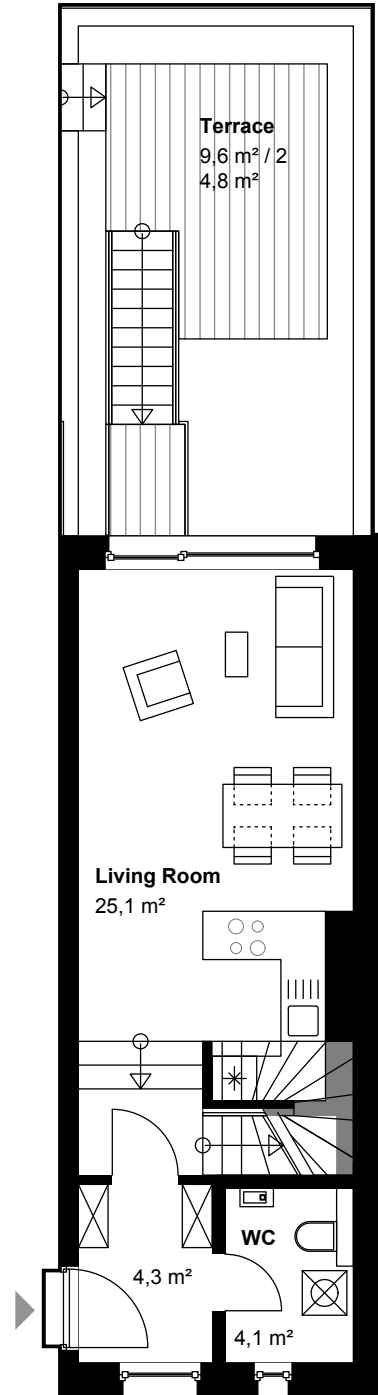

# FLOORPLAN

## WE01

2 bedroom

Floors: 1-2

# 22. PARKSIDE

LEIPZIG

Internal Area: 68.9 sqm

External Area (50%): 5.7 sqm

Total Area: 74.6 sqm

- 1 bedroom
- 2 bedroom

# 22. PARKSIDE

LEIPZIG

Internal Area: 62.0 sqm

External Area (50%): 5.6 sqm

Total Area: 67.6 sqm

\*UR: Utilities Room