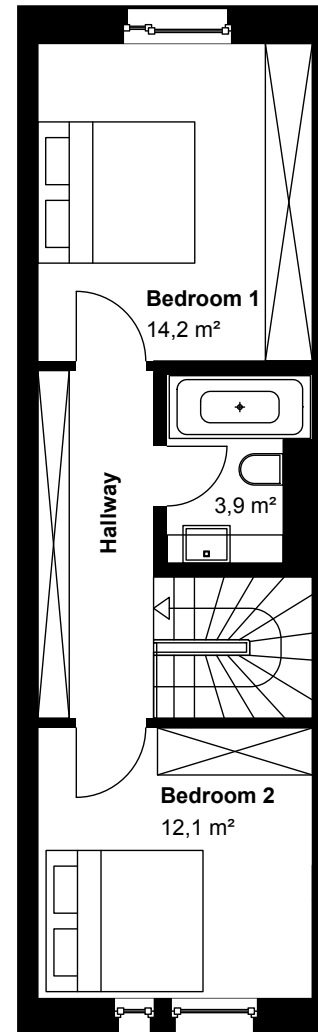

# FLOORPLAN

## WE03

2 bedroom

Floors: 1-2

**22.**  
**PARKSIDE**  
LEIPZIG

Internal Area: 69.5 sqm  
External Area (50%): 4.2 sqm

Total Area: 73.7 sqm

- 1 bedroom
- 2 bedroom

# 22. PARKSIDE

LEIPZIG

Internal Area: 53.0 sqm

External Area (50%): 3.5 sqm

Total Area: 56.5 sqm

- 1 bedroom
- 2 bedroom