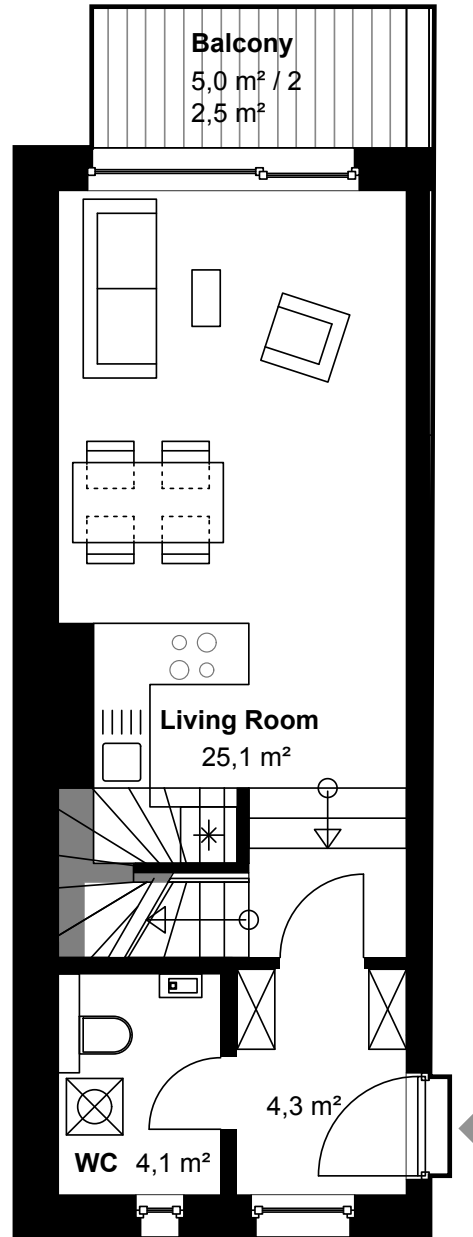

# 22. PARKSIDE

LEIPZIG

Internal Area: 53.0 sqm

External Area (50%): 3.5 sqm

Total Area: 56.5 sqm

- 1 bedroom
- 2 bedroom

# FLOORPLAN

## WE05

2 bedroom

Floors: 1-2

- 1 bedroom
- 2 bedroom

**22.**  
**PARKSIDE**  
LEIPZIG

Internal Area: 66.5 sqm  
External Area (50%): 2.8 sqm

Total Area: 69.3 sqm

# WE06

2 bedroom

Floors: 1-2

- 1 bedroom
- 2 bedroom

**22.**  
**PARKSIDE**  
LEIPZIG

Internal Area: 68.9 sqm  
External Area (50%): 2.5 sqm

Total Area: 71.4 sqm