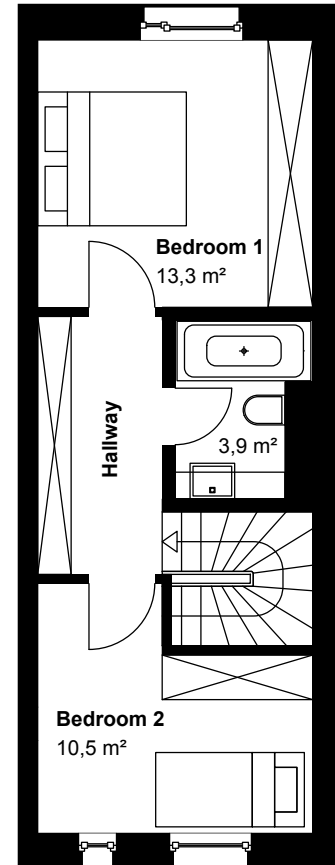

# FLOORPLAN

## WE01

2 bedroom

Floors: 1-2

# 22. PARKSIDE

LEIPZIG

Internal Area: 68.9 sqm

External Area (50%): 5.7 sqm

Total Area: 74.6 sqm

- 1 bedroom
- 2 bedroom

# WE02

2 bedroom

Floor: 1

- 1 bedroom
- 2 bedroom