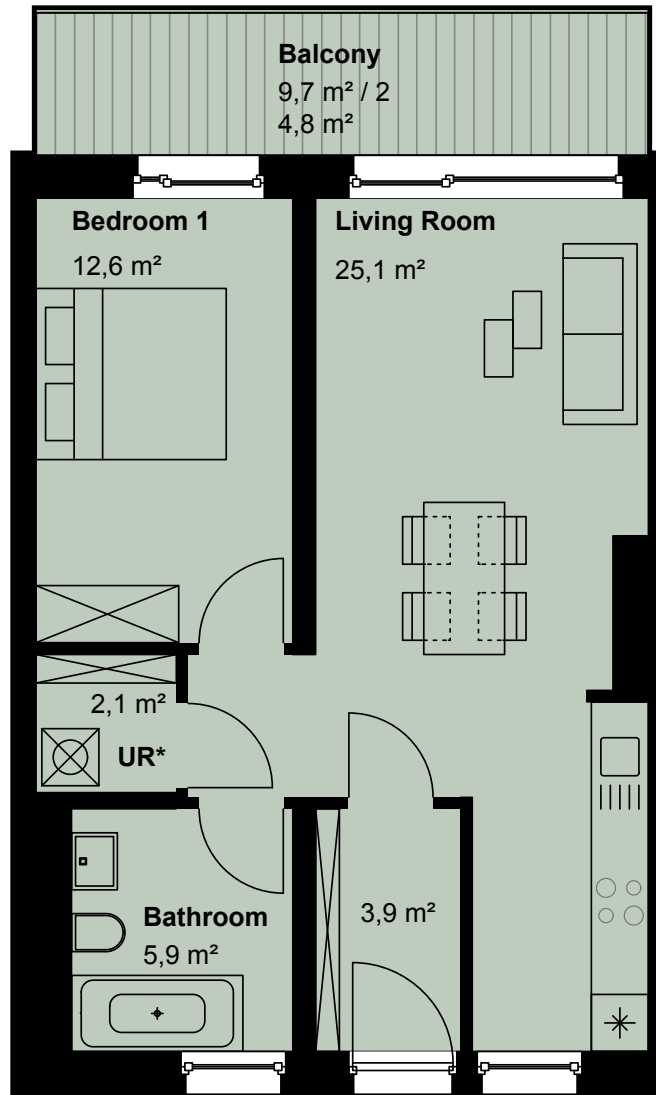

FLOORPLAN

WE10

1 bedroom

Floor: 3

- 1 bedroom
- 2 bedroom

22.
PARKSIDE
LEIPZIG

Internal Area: 52.9 sqm

External Area (50%): 4.8 sqm

Total Area: 57.7 sqm

*UR: Utilities Room