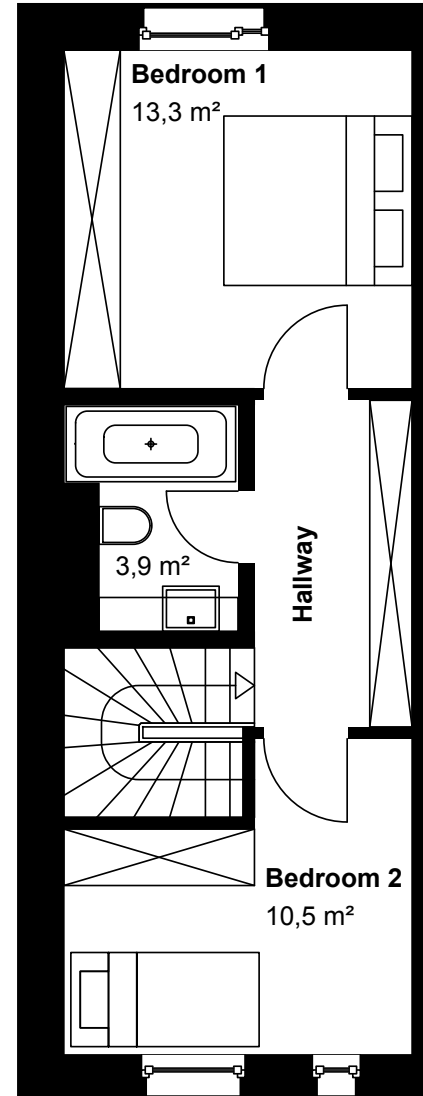

# 22. PARKSIDE

LEIPZIG

Internal Area: 53.0 sqm

External Area (50%): 3.5 sqm

Total Area: 56.5 sqm

- 1 bedroom
- 2 bedroom

# FLOORPLAN

## WE05

2 bedroom

Floors: 1-2

- 1 bedroom
- 2 bedroom

**22.**  
**PARKSIDE**  
LEIPZIG

Internal Area: 66.5 sqm  
External Area (50%): 2.8 sqm

Total Area: 69.3 sqm

# WE06

2 bedroom

Floors: 1-2

- 1 bedroom
- 2 bedroom

**22.**  
**PARKSIDE**  
LEIPZIG

Internal Area: 68.9 sqm  
External Area (50%): 2.5 sqm

Total Area: 71.4 sqm