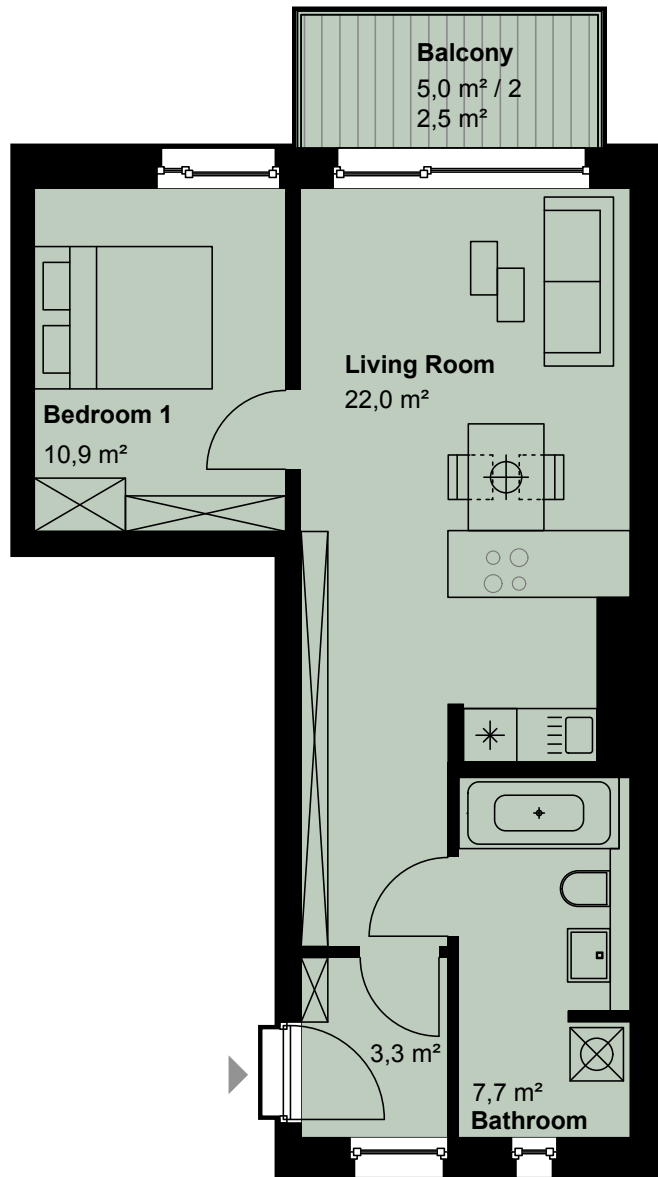

WE08

1 bedroom

Floor: 3

- 1 bedroom
- 2 bedroom

22. PARKSIDE

LEIPZIG

Internal Area: 48.4 sqm

External Area (50%): 2.5 sqm

Total Area: 50.9 sqm