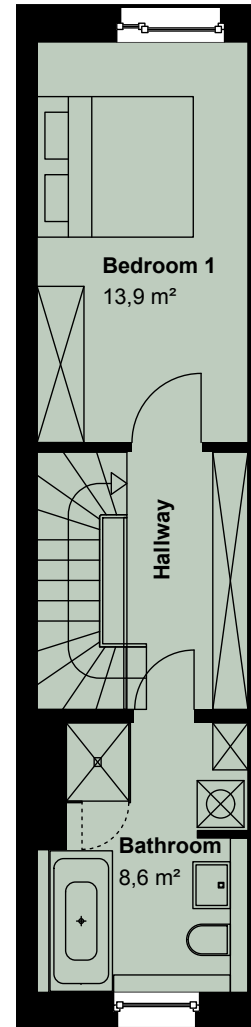

# FLOORPLAN

## WE04

1 bedroom

Floors: 1-2

# 22. PARKSIDE

LEIPZIG

Internal Area: 53.0 sqm

External Area (50%): 3.5 sqm

Total Area: 56.5 sqm

- 1 bedroom
- 2 bedroom