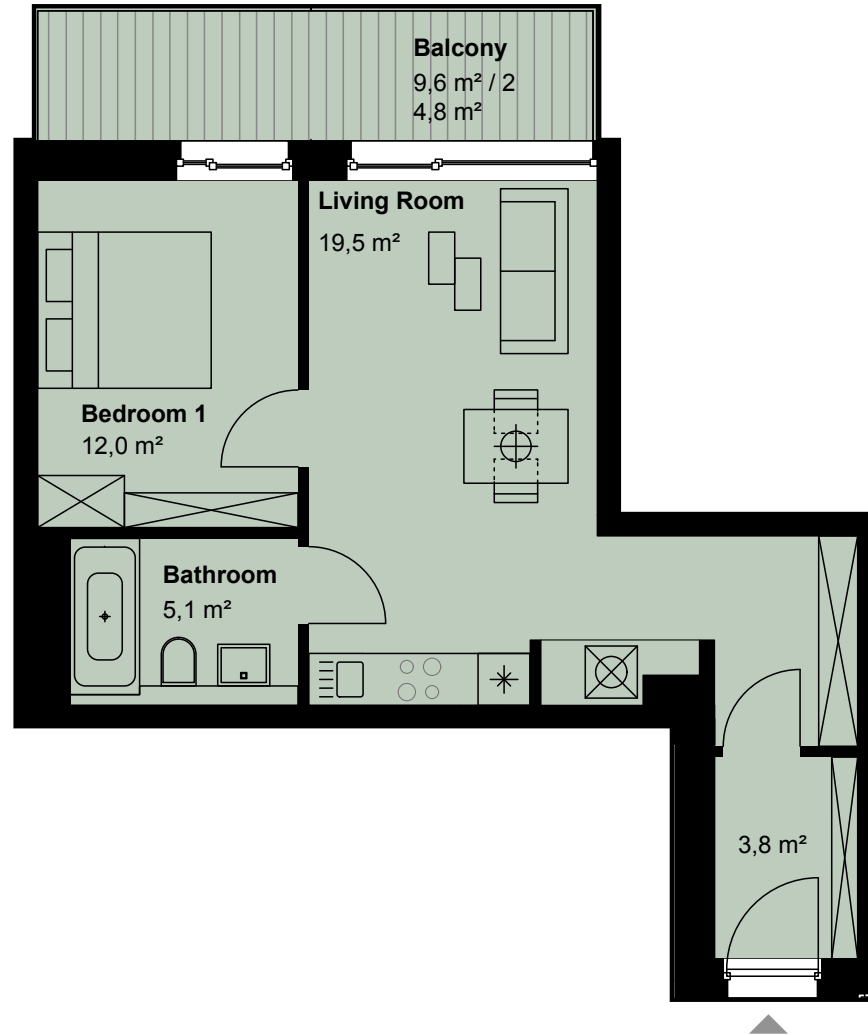

FLOORPLAN

WE09

1 bedroom

Floor: 3

- 1 bedroom
- 2 bedroom

22.
PARKSIDE
LEIPZIG

Internal Area: 47.2 sqm

External Area (50%): 4.8 sqm

Total Area: 52.0 sqm