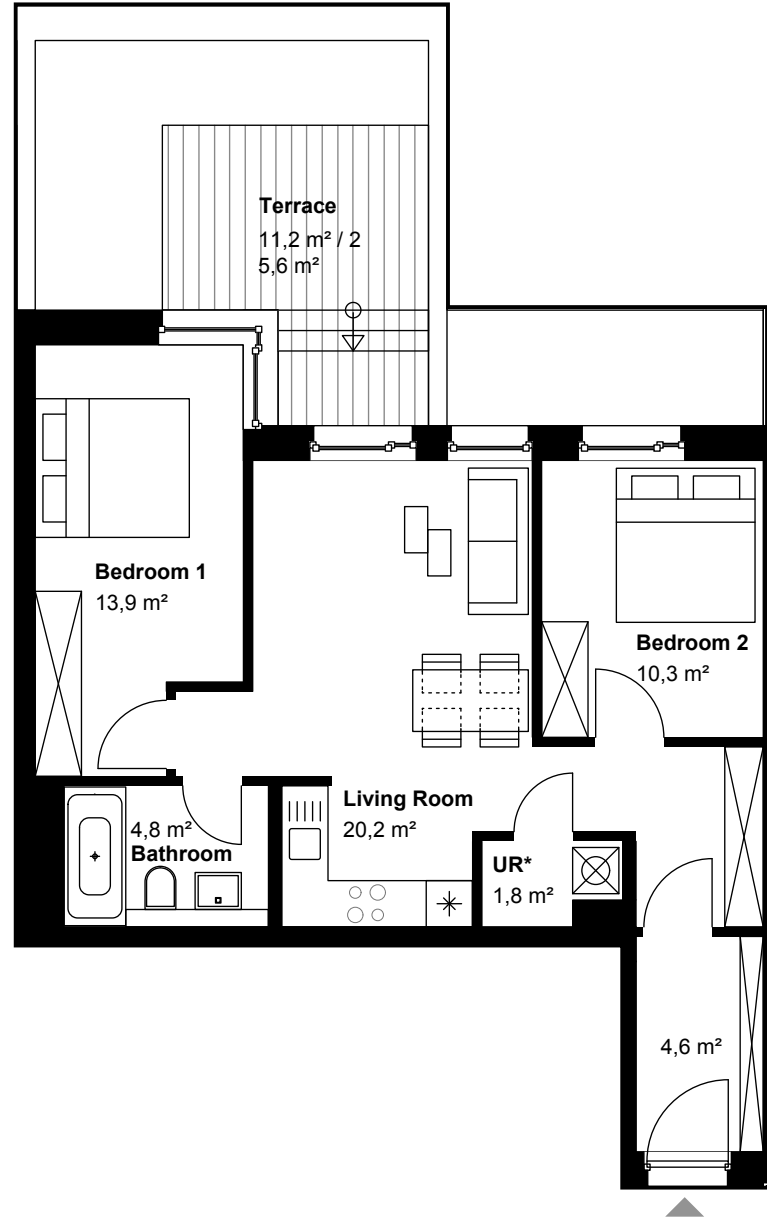

# FLOORPLAN

## WE01

2 bedroom

Floors: 1-2

# 22. PARKSIDE

LEIPZIG

Internal Area: 68.9 sqm

External Area (50%): 5.7 sqm

Total Area: 74.6 sqm

- 1 bedroom
- 2 bedroom

# WE02

2 bedroom

Floor: 1

- 1 bedroom
- 2 bedroom