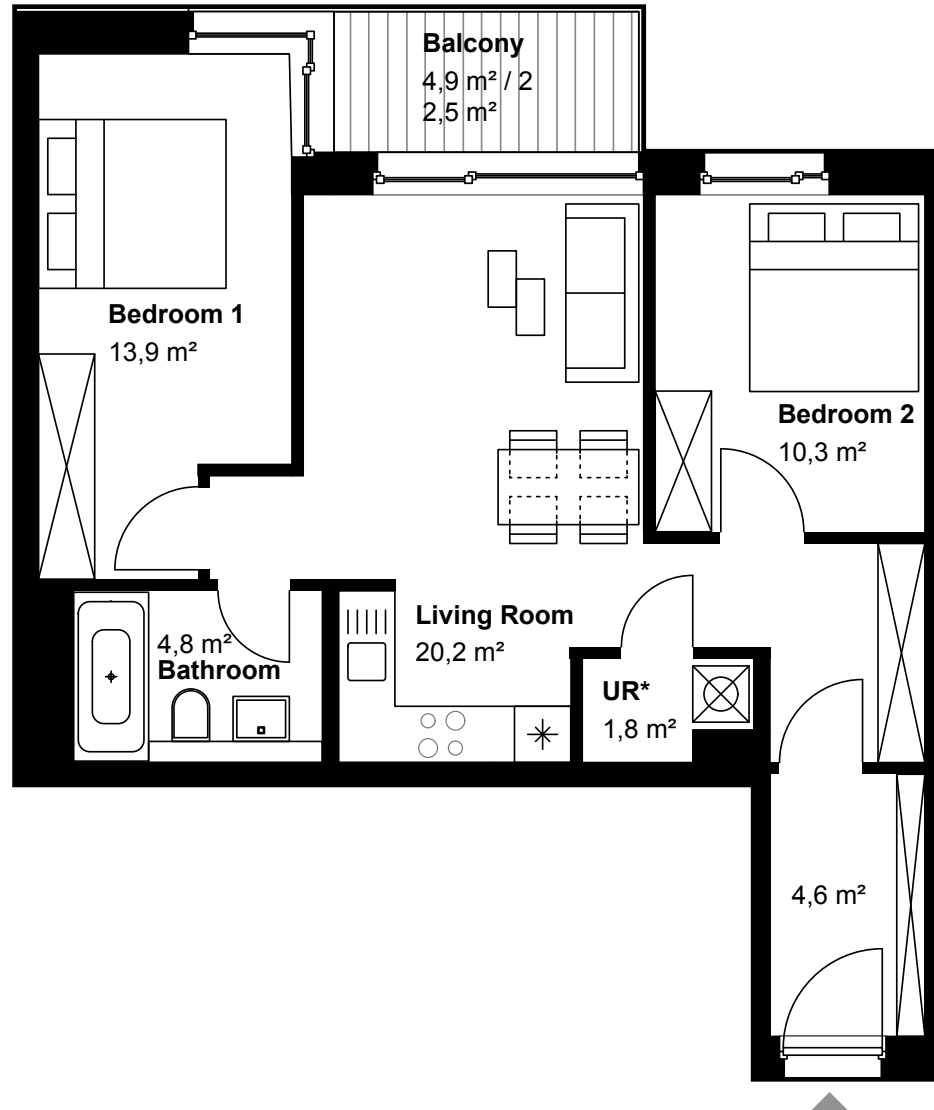

WE07

2 bedroom

Floor: 2

- 1 bedroom
- 2 bedroom

22. PARKSIDE

LEIPZIG

Internal Area: 62.0 sqm
External Area (50%): 2.5 sqm

Total Area: 64.5 sqm

*UR: Utilities Room