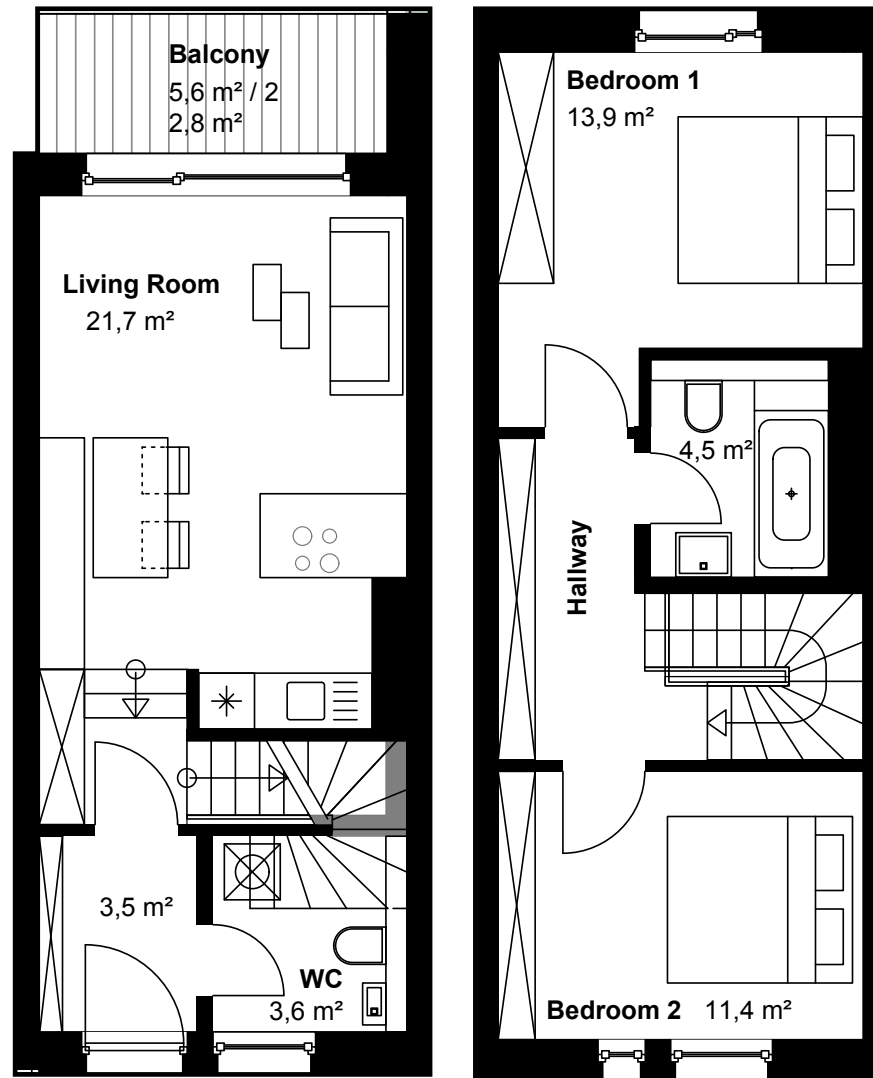

FLOORPLAN

WE05

2 bedroom

Floors: 1-2

- 1 bedroom
- 2 bedroom

22.
PARKSIDE
LEIPZIG

Internal Area: 66.5 sqm
External Area (50%): 2.8 sqm

Total Area: 69.3 sqm