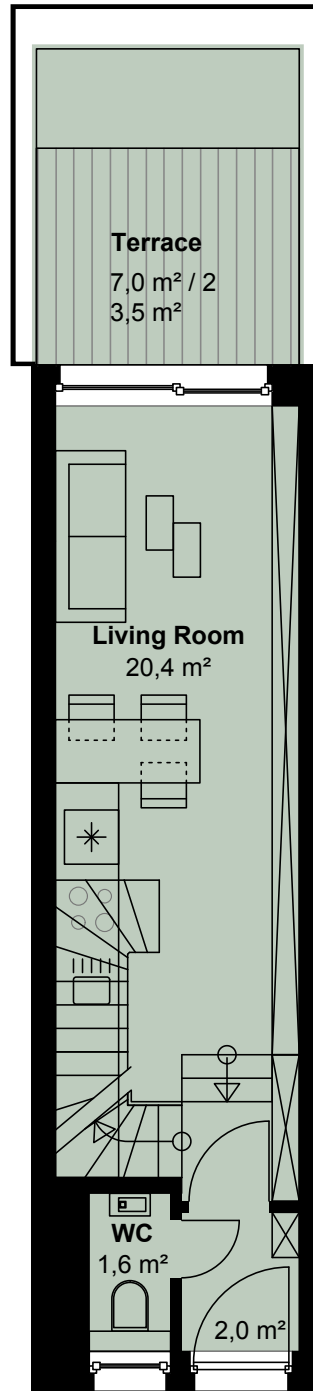

# 22. PARKSIDE

LEIPZIG

Internal Area: 68.9 sqm

External Area (50%): 5.7 sqm

Total Area: 74.6 sqm

- 1 bedroom
- 2 bedroom

# FLOORPLAN

## WE04

1 bedroom

Floors: 1-2

# 22. PARKSIDE

LEIPZIG

Internal Area: 53.0 sqm

External Area (50%): 3.5 sqm

Total Area: 56.5 sqm

- 1 bedroom
- 2 bedroom