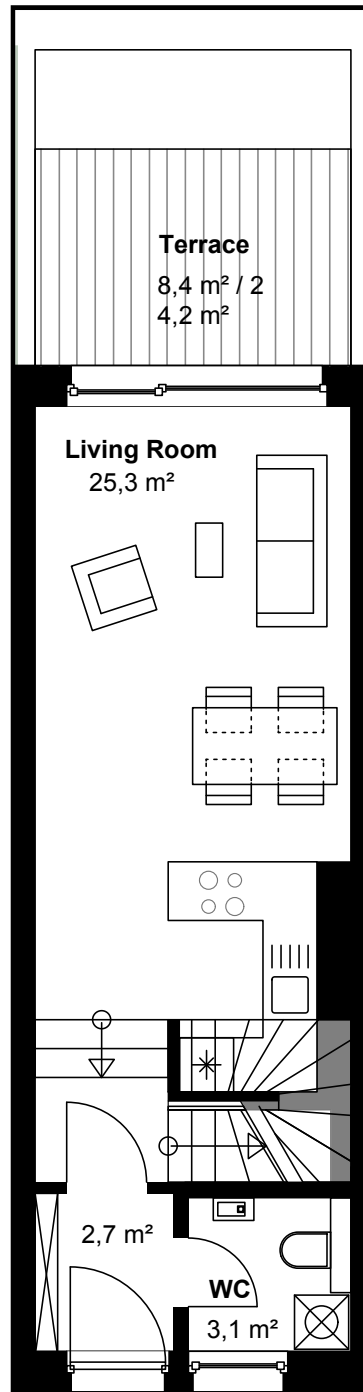

# 22. PARKSIDE

LEIPZIG

Internal Area: 68.9 sqm

External Area (50%): 5.7 sqm

Total Area: 74.6 sqm

- 1 bedroom
- 2 bedroom

# 22. PARKSIDE

LEIPZIG

Internal Area: 62.0 sqm

External Area (50%): 5.6 sqm

Total Area: 67.6 sqm

\*UR: Utilities Room

# FLOORPLAN

## WE03

2 bedroom

Floors: 1-2

**22.**  
**PARKSIDE**  
LEIPZIG

Internal Area: 69.5 sqm  
External Area (50%): 4.2 sqm

Total Area: 73.7 sqm

- 1 bedroom
- 2 bedroom