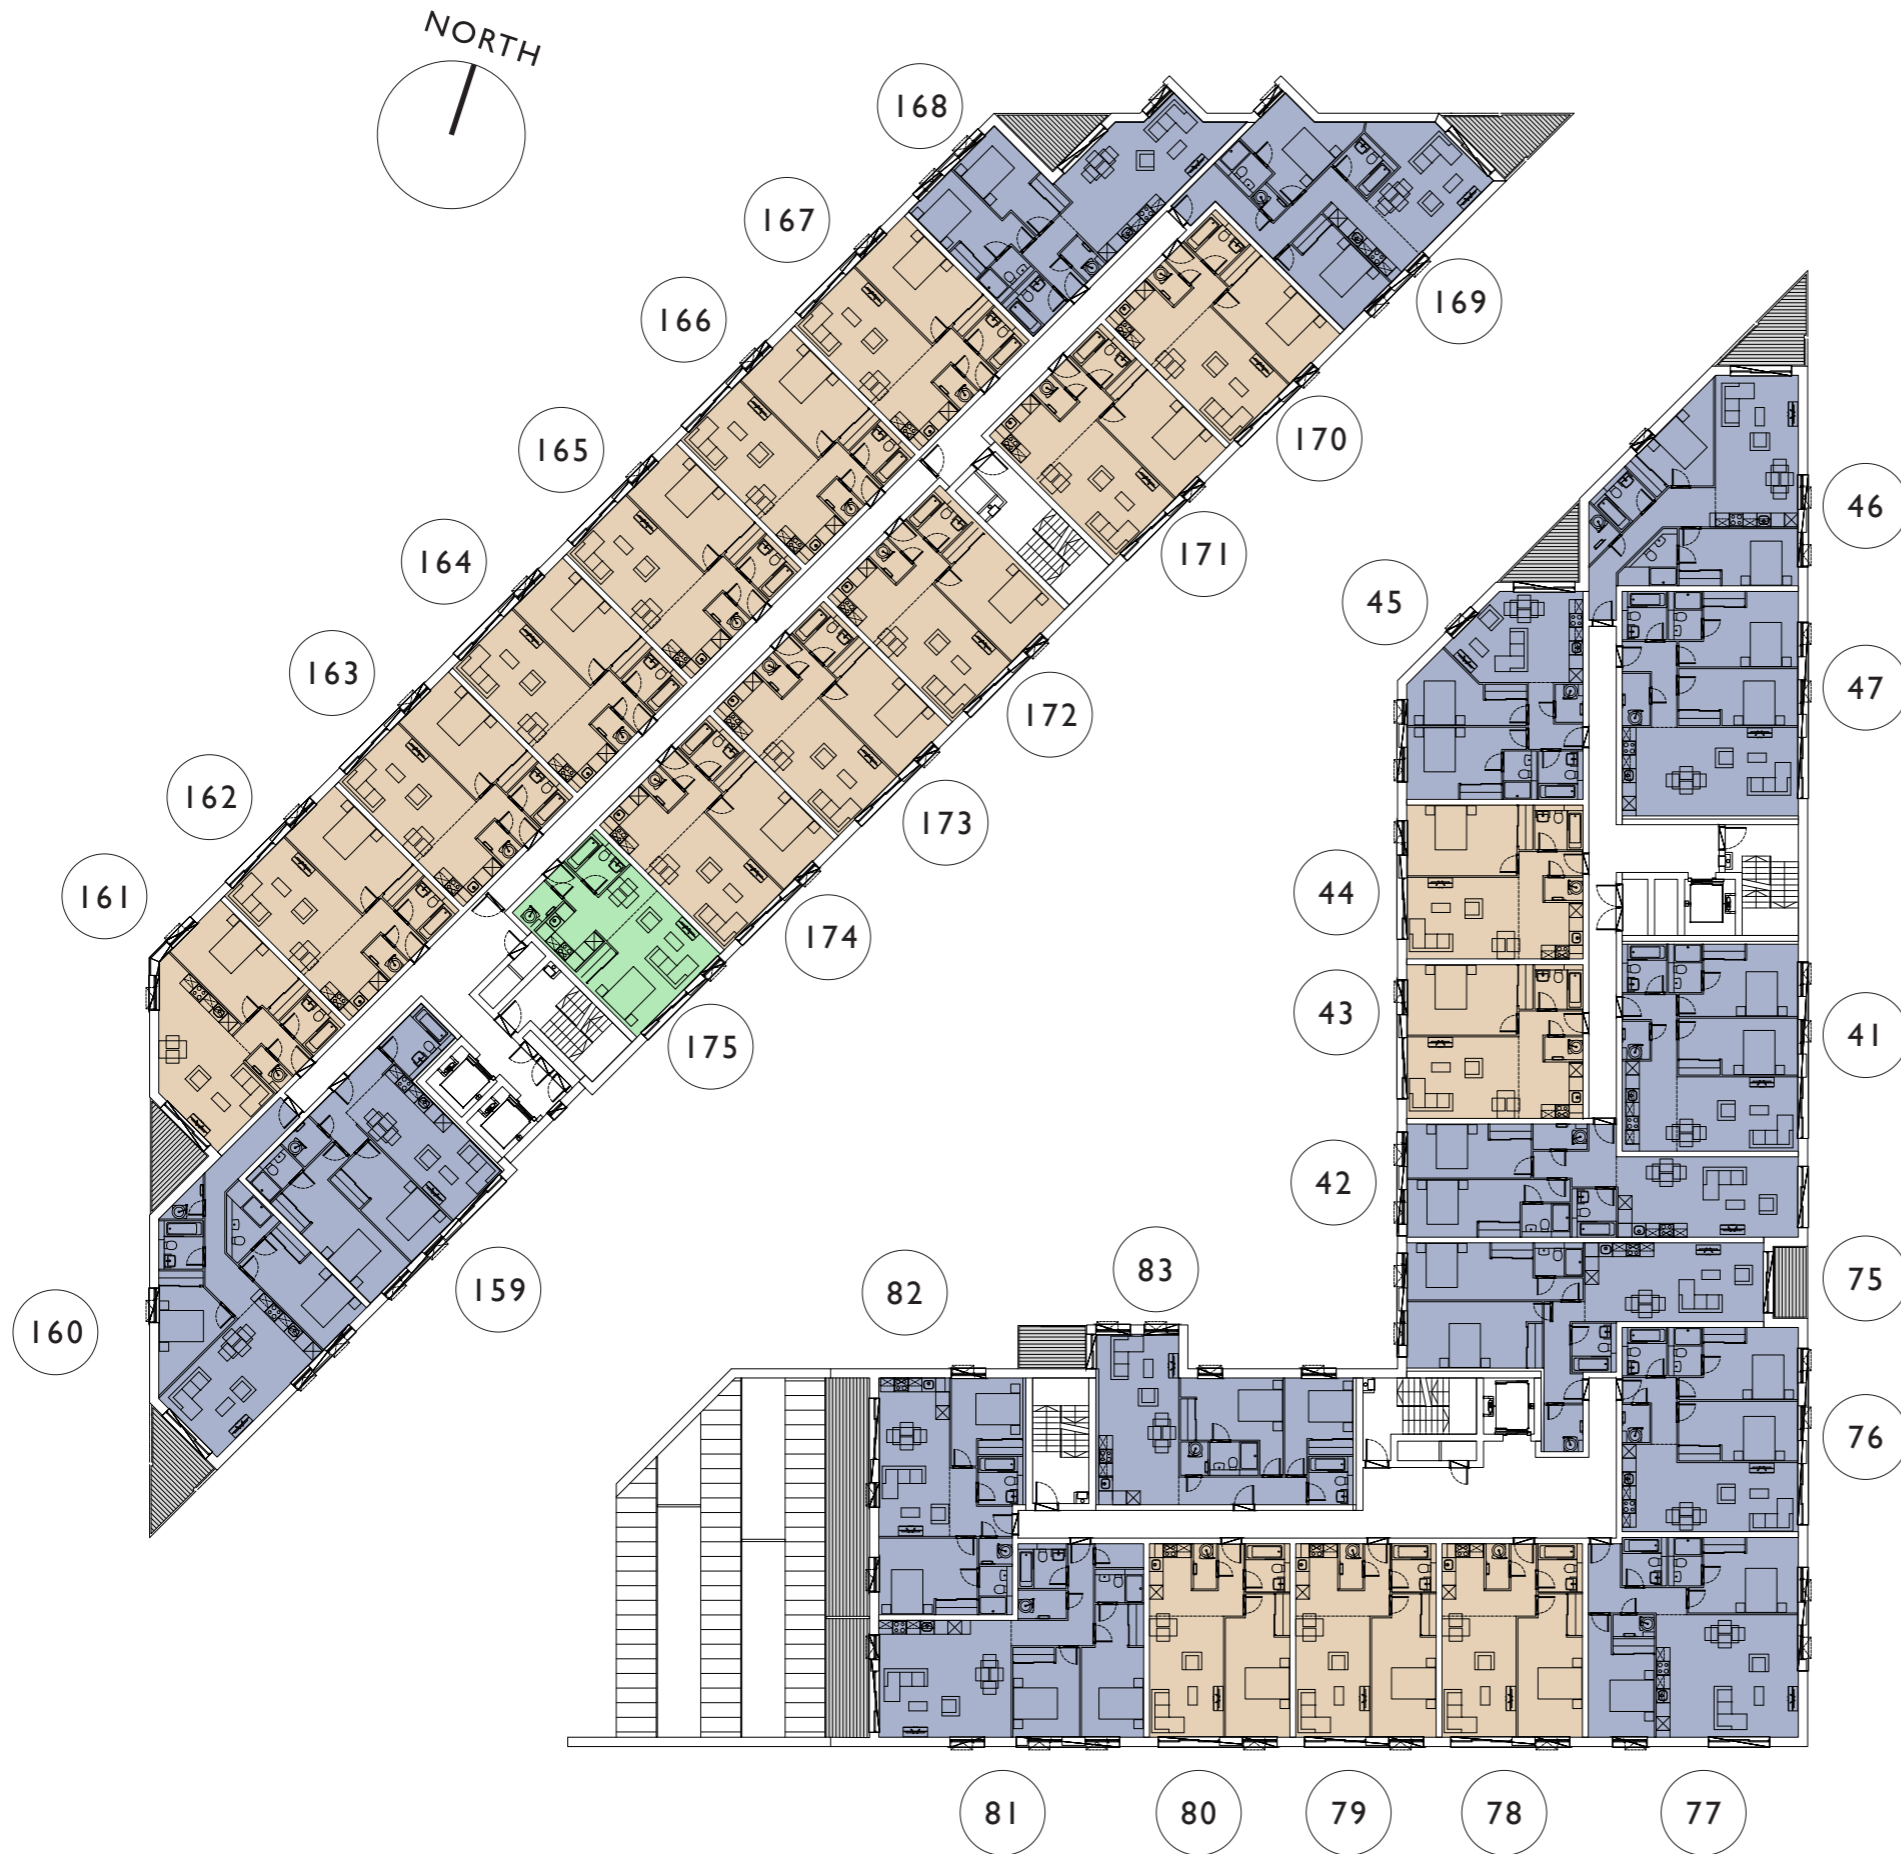

FLOORPLANS

THE GRAND EXCHANGE

SITE PLAN

GROUND FLOOR

CAR PARKING LEVEL I

FIRST FLOOR

CAR PARKING LEVEL 2

THE GRAND EXCHANGE
SECOND FLOOR

Plans are drawn to the best of our knowledge at the time of brochure production. Plans are liable to small changes.

THE GRAND EXCHANGE
FOURTH FLOOR

Studio
 One Bedroom
 Two Bedroom
 Private Terrace

Unit Number	Bedrooms	Terrace (sq.ft)	Area (sq.ft)
34	2		739
35	2		777
36	1		549
37	1		549
38	2	68	656
39	2	86	753
40	2		802
65	2	50	890
66	2		731
67	2		848
68	1		551
69	1		551
70	1		551
71	1		551
72	2	172	797
73	2	142	665
74	2	81	727
142	2		727
143	2	87	784
144	1	68	556
145	1		555
146	1		555
147	1		555
148	1		555
149	1		555
150	1		555
151	2	68	706
152	2	87	798
153	1		555
154	1		555
155	1		555
156	1		555
157	1		555
158	Studio		410

- 10
- 9
- 8
- 7
- 6
- 5
- 4
- 3
- 2
- 1
- G

Plans are drawn to the best of our knowledge at the time of brochure production. Plans are liable to small changes.

THE GRAND EXCHANGE
FIFTH FLOOR

Studio ■
 One Bedroom ■
 Two Bedroom ■
 Private Terrace ■