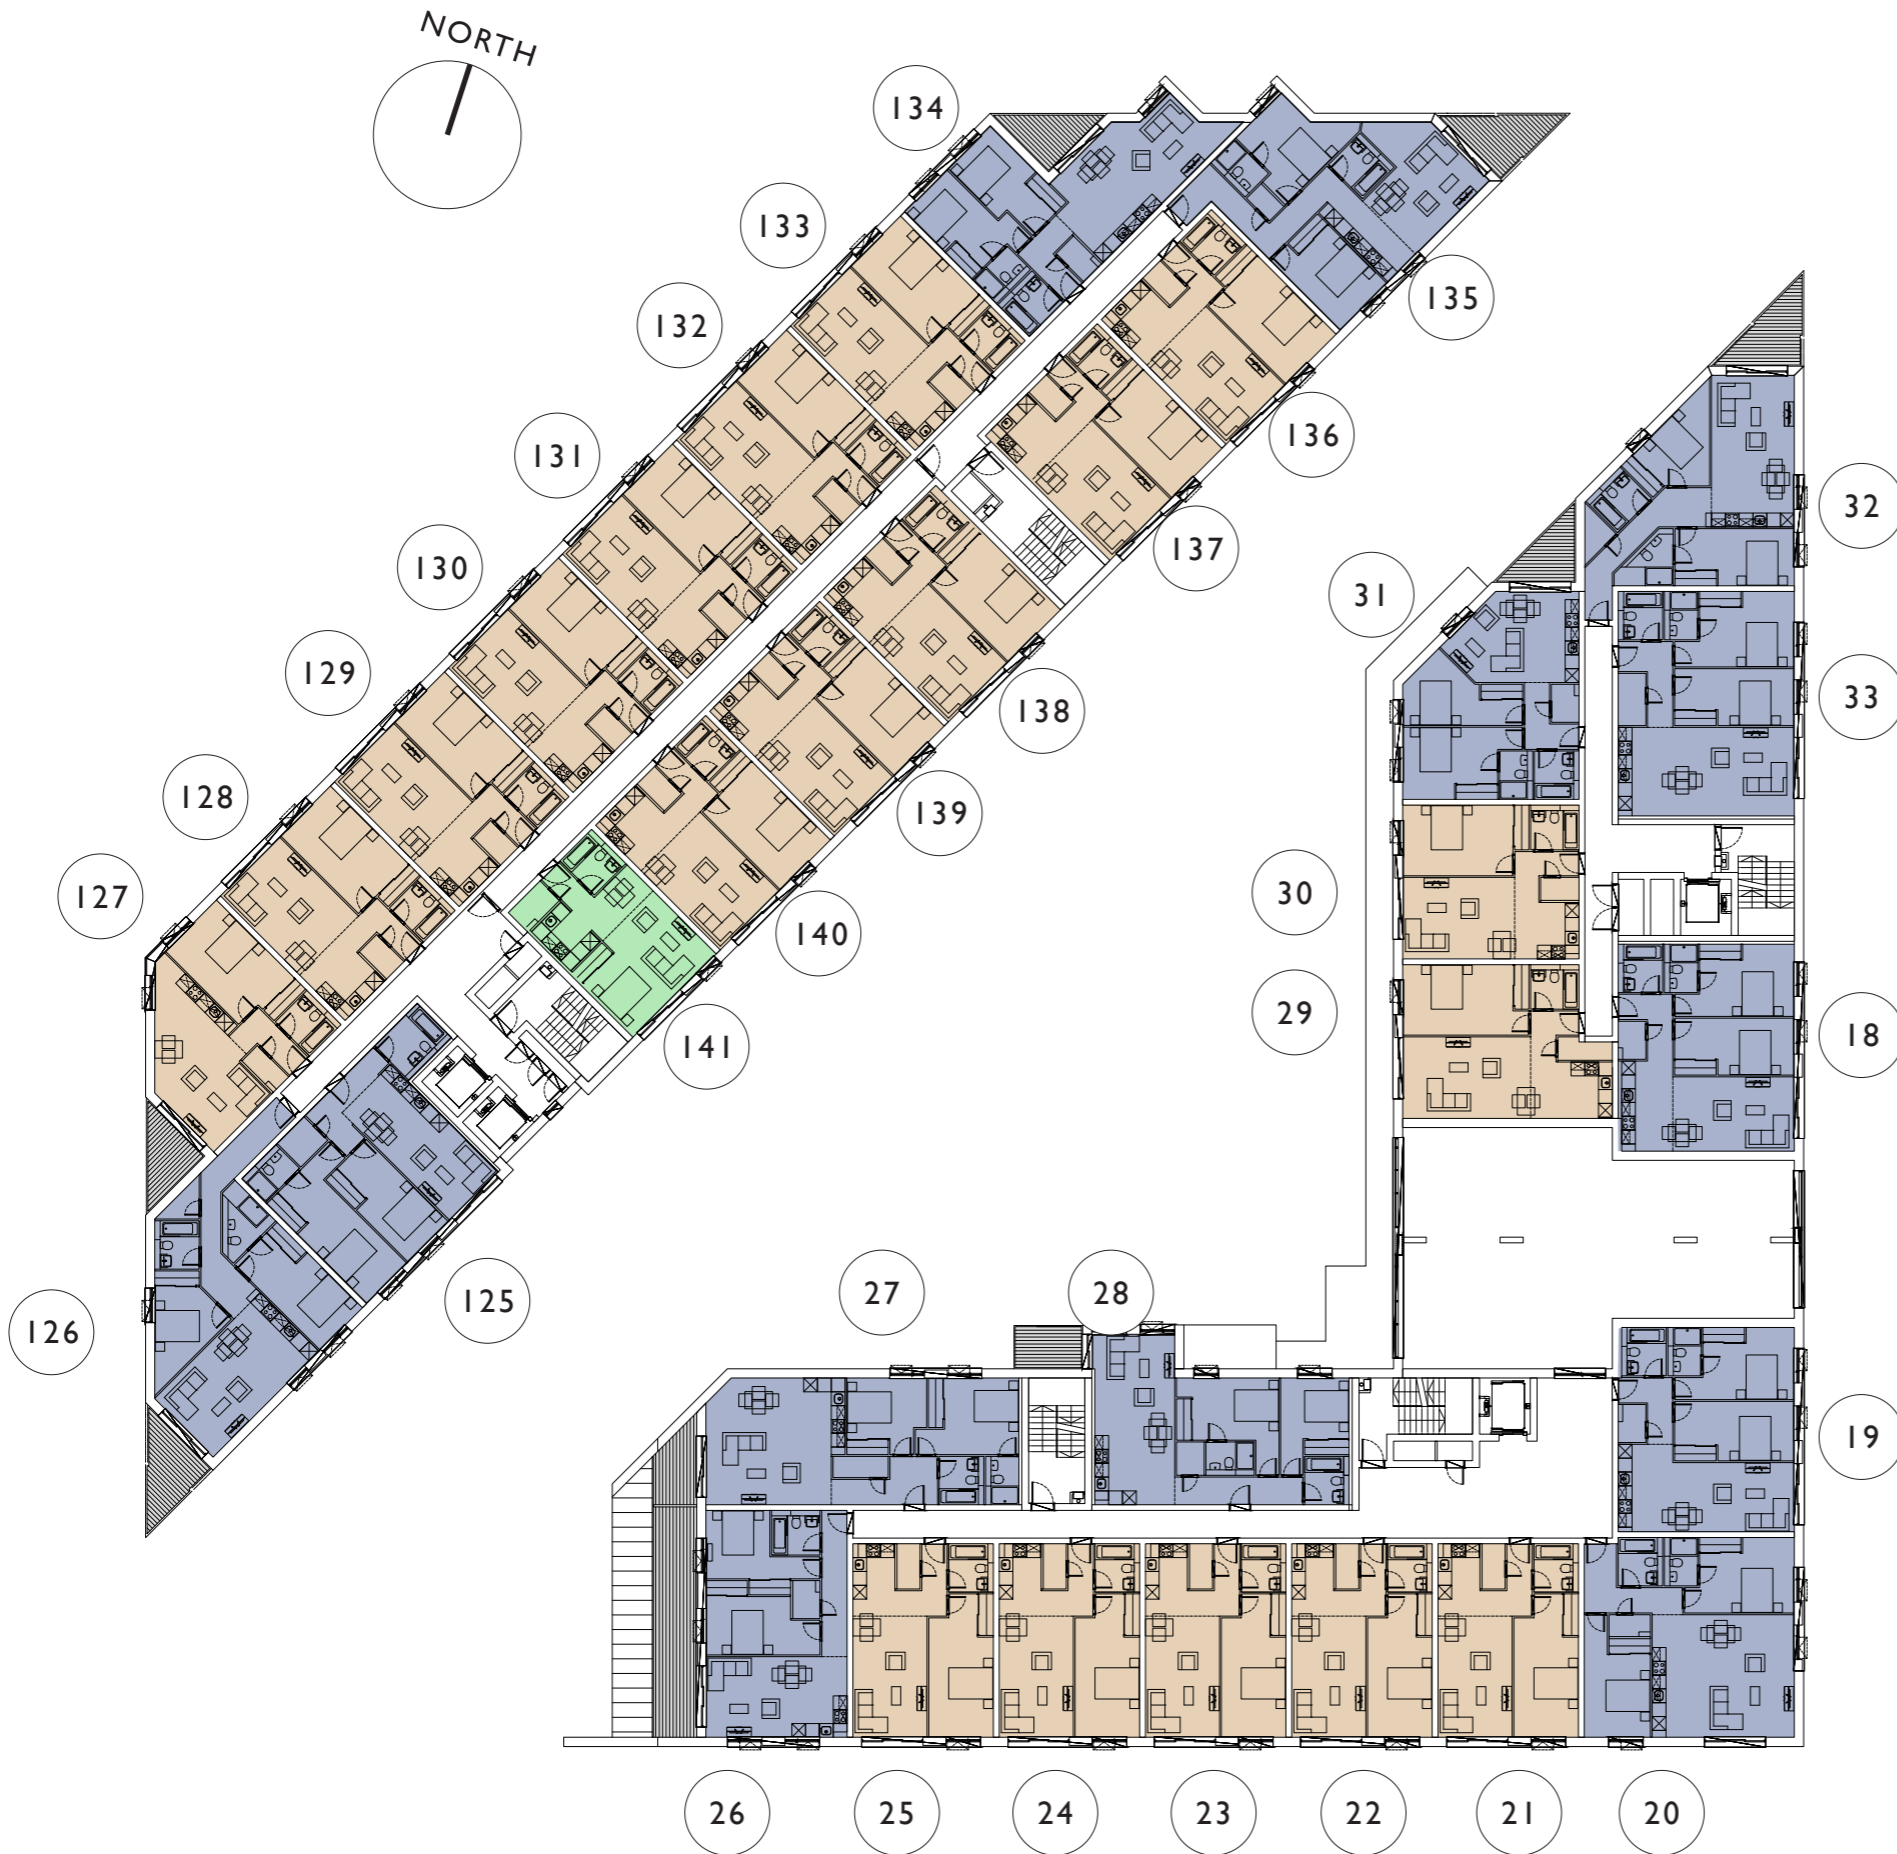

FLOORPLANS

THE GRAND EXCHANGE

SITE PLAN

GROUND FLOOR

CAR PARKING LEVEL I

FIRST FLOOR

CAR PARKING LEVEL 2

THE GRAND EXCHANGE
SECOND FLOOR

- Amenities
- Studio
- One Bedroom
- Two Bedroom
- Private Terrace

Unit Number	Bedrooms	Terrace (sq.ft)	Area (sq.ft)
1	2		736
2	2		727
3	2		848
4	1		551
5	1		551
6	1		551
7	1		551
8	1		551
9	2	453	878
10	2	80	798
11	2	81	735
12	1		549
14	1		549
15	2	68	656
16	2	86	753
17	2		802
108	2	187	727
109	2	294	784
110	1	68	556
111	1		555
112	1		555
113	1		555
114	1		555
115	1		555
116	1		555
117	2	68	706
118	2	87	798
119	1		555
120	1		555
121	1		555
122	1		555
123	1		555
124	Studio		410

Plans are drawn to the best of our knowledge at the time of brochure production. Plans are liable to small changes.

THE GRAND EXCHANGE

THIRD FLOOR

- Studio
- One Bedroom
- Two Bedroom
- Private Terrace

Unit Number	Bedrooms	Terrace (sq.ft)	Area (sq.ft)
18	2		733
19	2		727
20	2		848
21	1		551
22	1		551
23	1		551
24	1		551
25	1		551
26	2	202	649
27	2	62	798
28	2	60	727
29	1		601
30	1		549
31	2	68	656
32	2	86	753
33	2		802
125	2		727
126	2	86	784
127	1	68	556
128	1		555
129	1		555
130	1		555
131	1		555
132	1		555
133	1		555
134	2	68	706
135	2	87	772
136	1		555
137	1		555
138	1		555
139	1		555
140	1		555
141	Studio		410