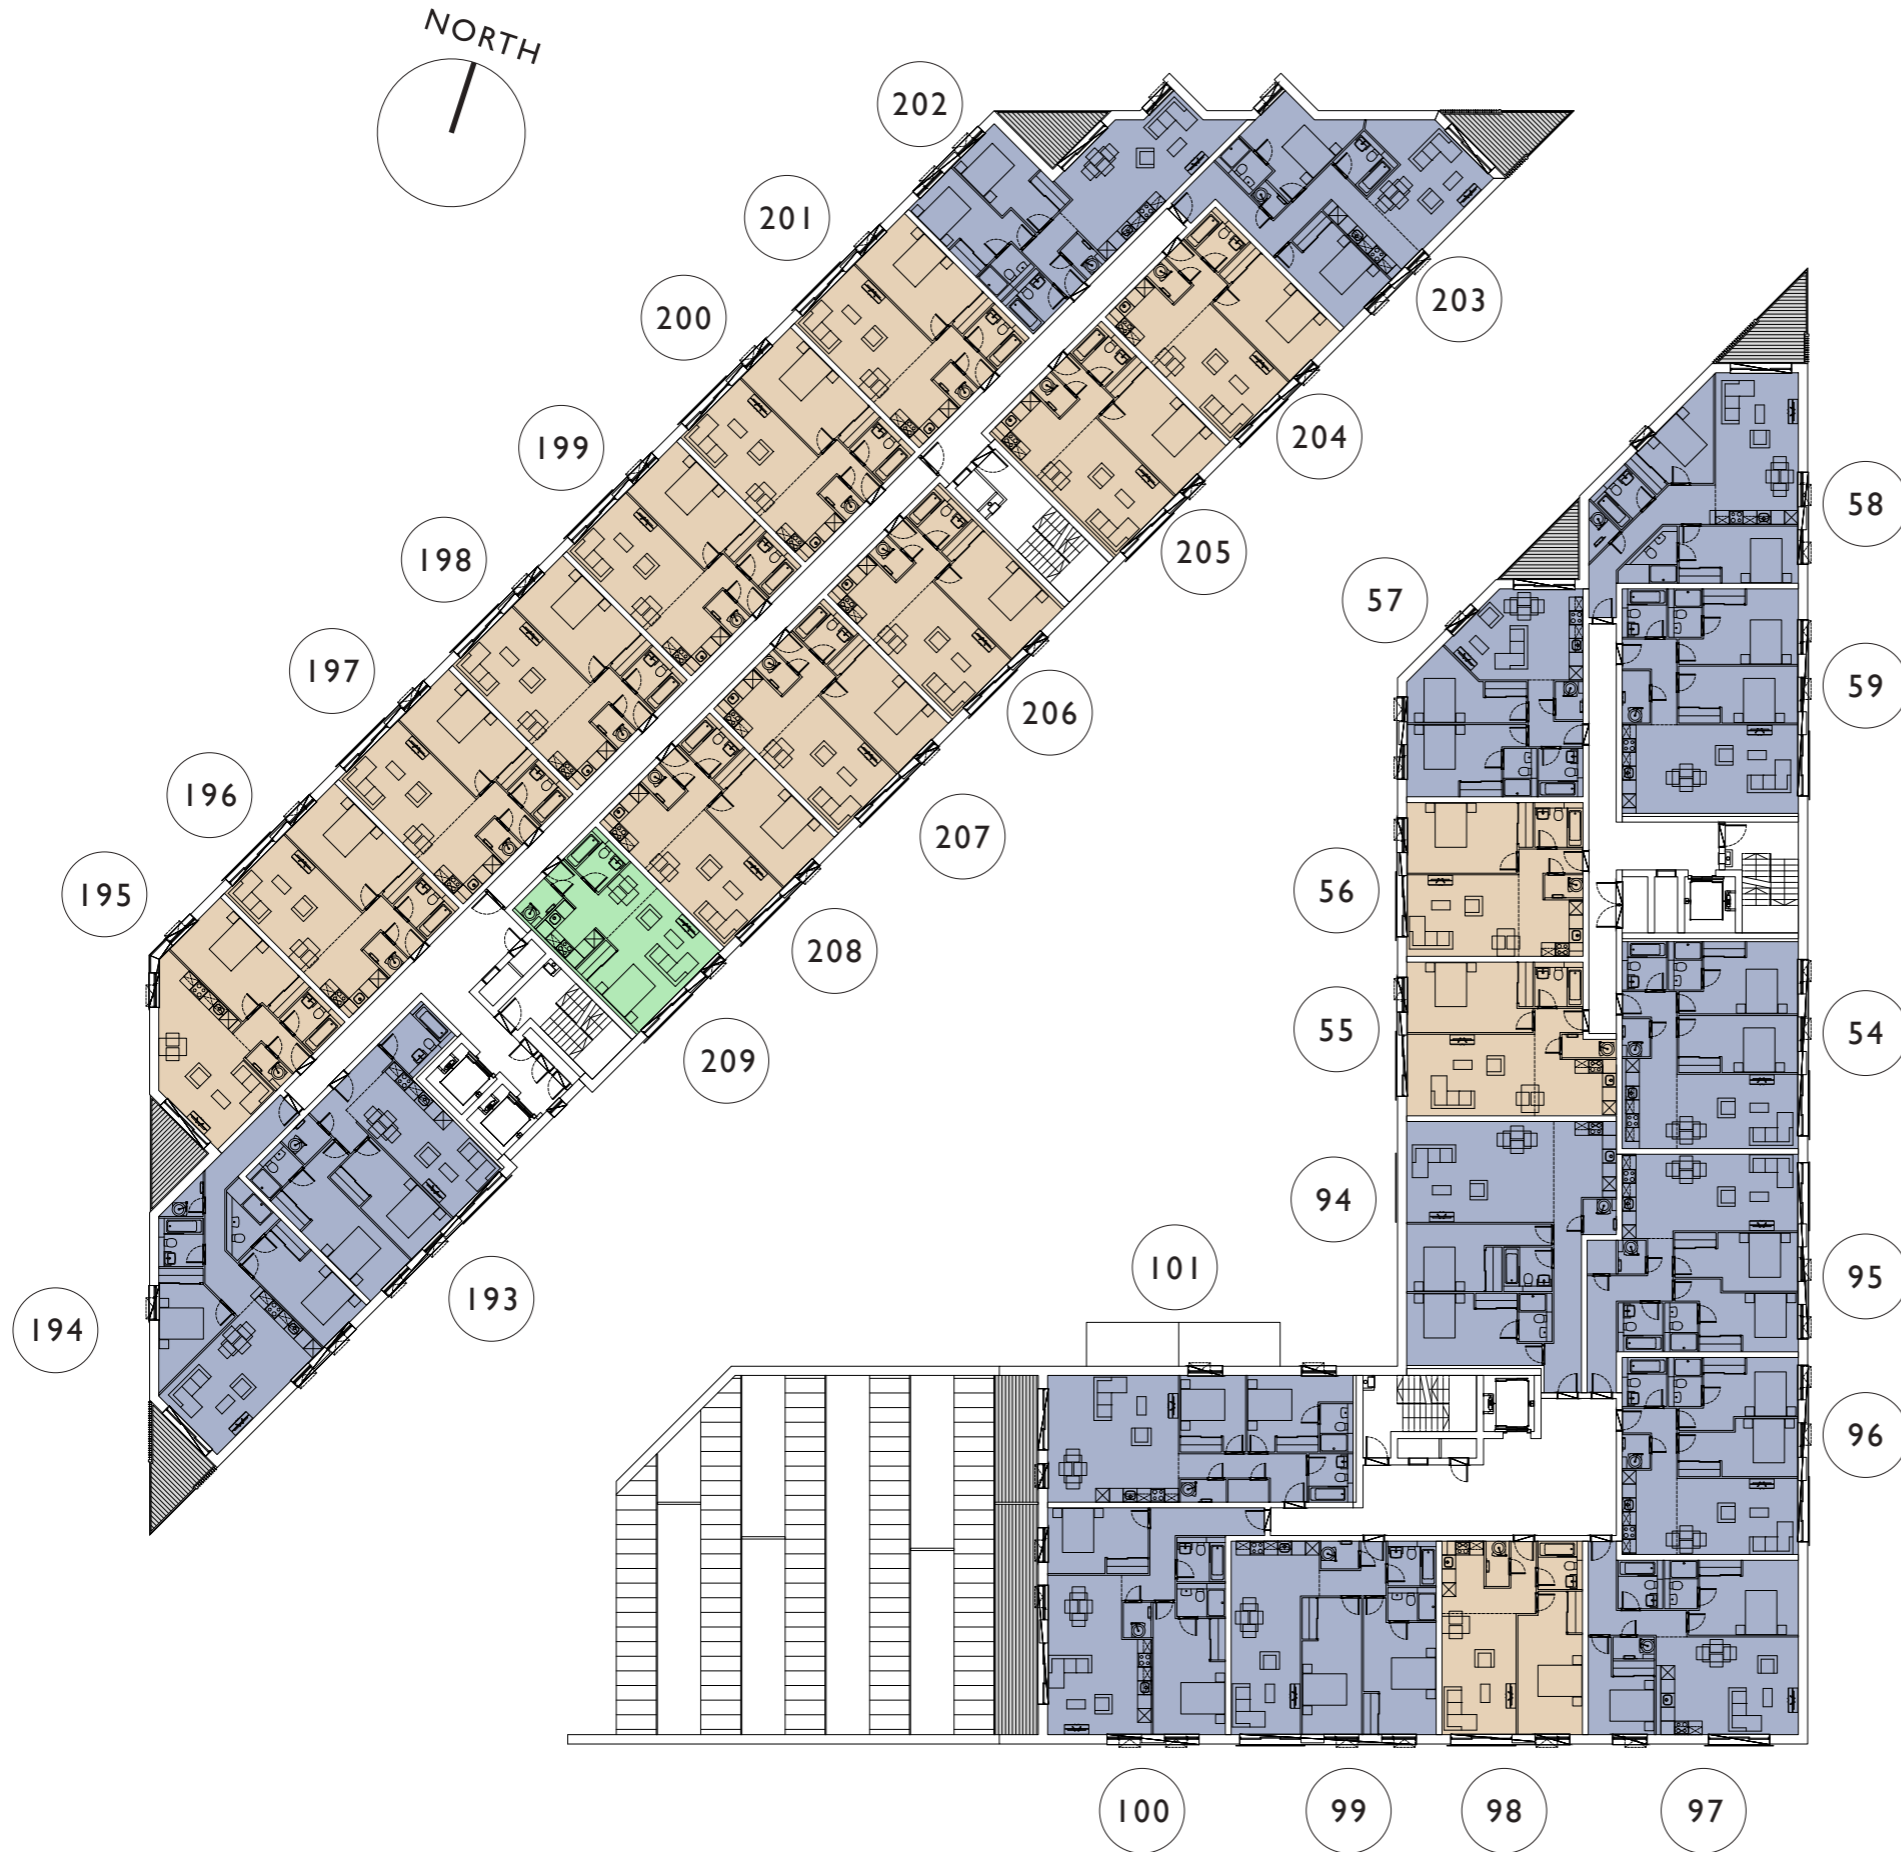

THE GRAND EXCHANGE

SEVENTH FLOOR

■ Studio
■ One Bedroom
■ Two Bedroom
■ Private Terrace

Unit Number	Bedrooms	Terrace (sq.ft)	Area (sq.ft)
54	2		739
55	1		602
56	1		549
57	2	68	656
58	2	86	753
59	2		802
94	2		964
95	2		809
96	2		704
97	2		755
98	1		551
99	2		805
100	2	202	841
101	2	112	785
193	2		727
194	2	87	784
195	1	68	556
196	1		555
197	1		555
198	1		555
199	1		555
200	1		555
201	1		555
202	2	68	706
203	2	87	772
204	1		555
205	1		555
206	1		555
207	1		555
208	1		555
209	Studio		410

- 10
- 9
- 8
- 7
- 6
- 5
- 4
- 3
- 2
- 1
- G

Plans are drawn to the best of our knowledge at the time of brochure production. Plans are liable to small changes.