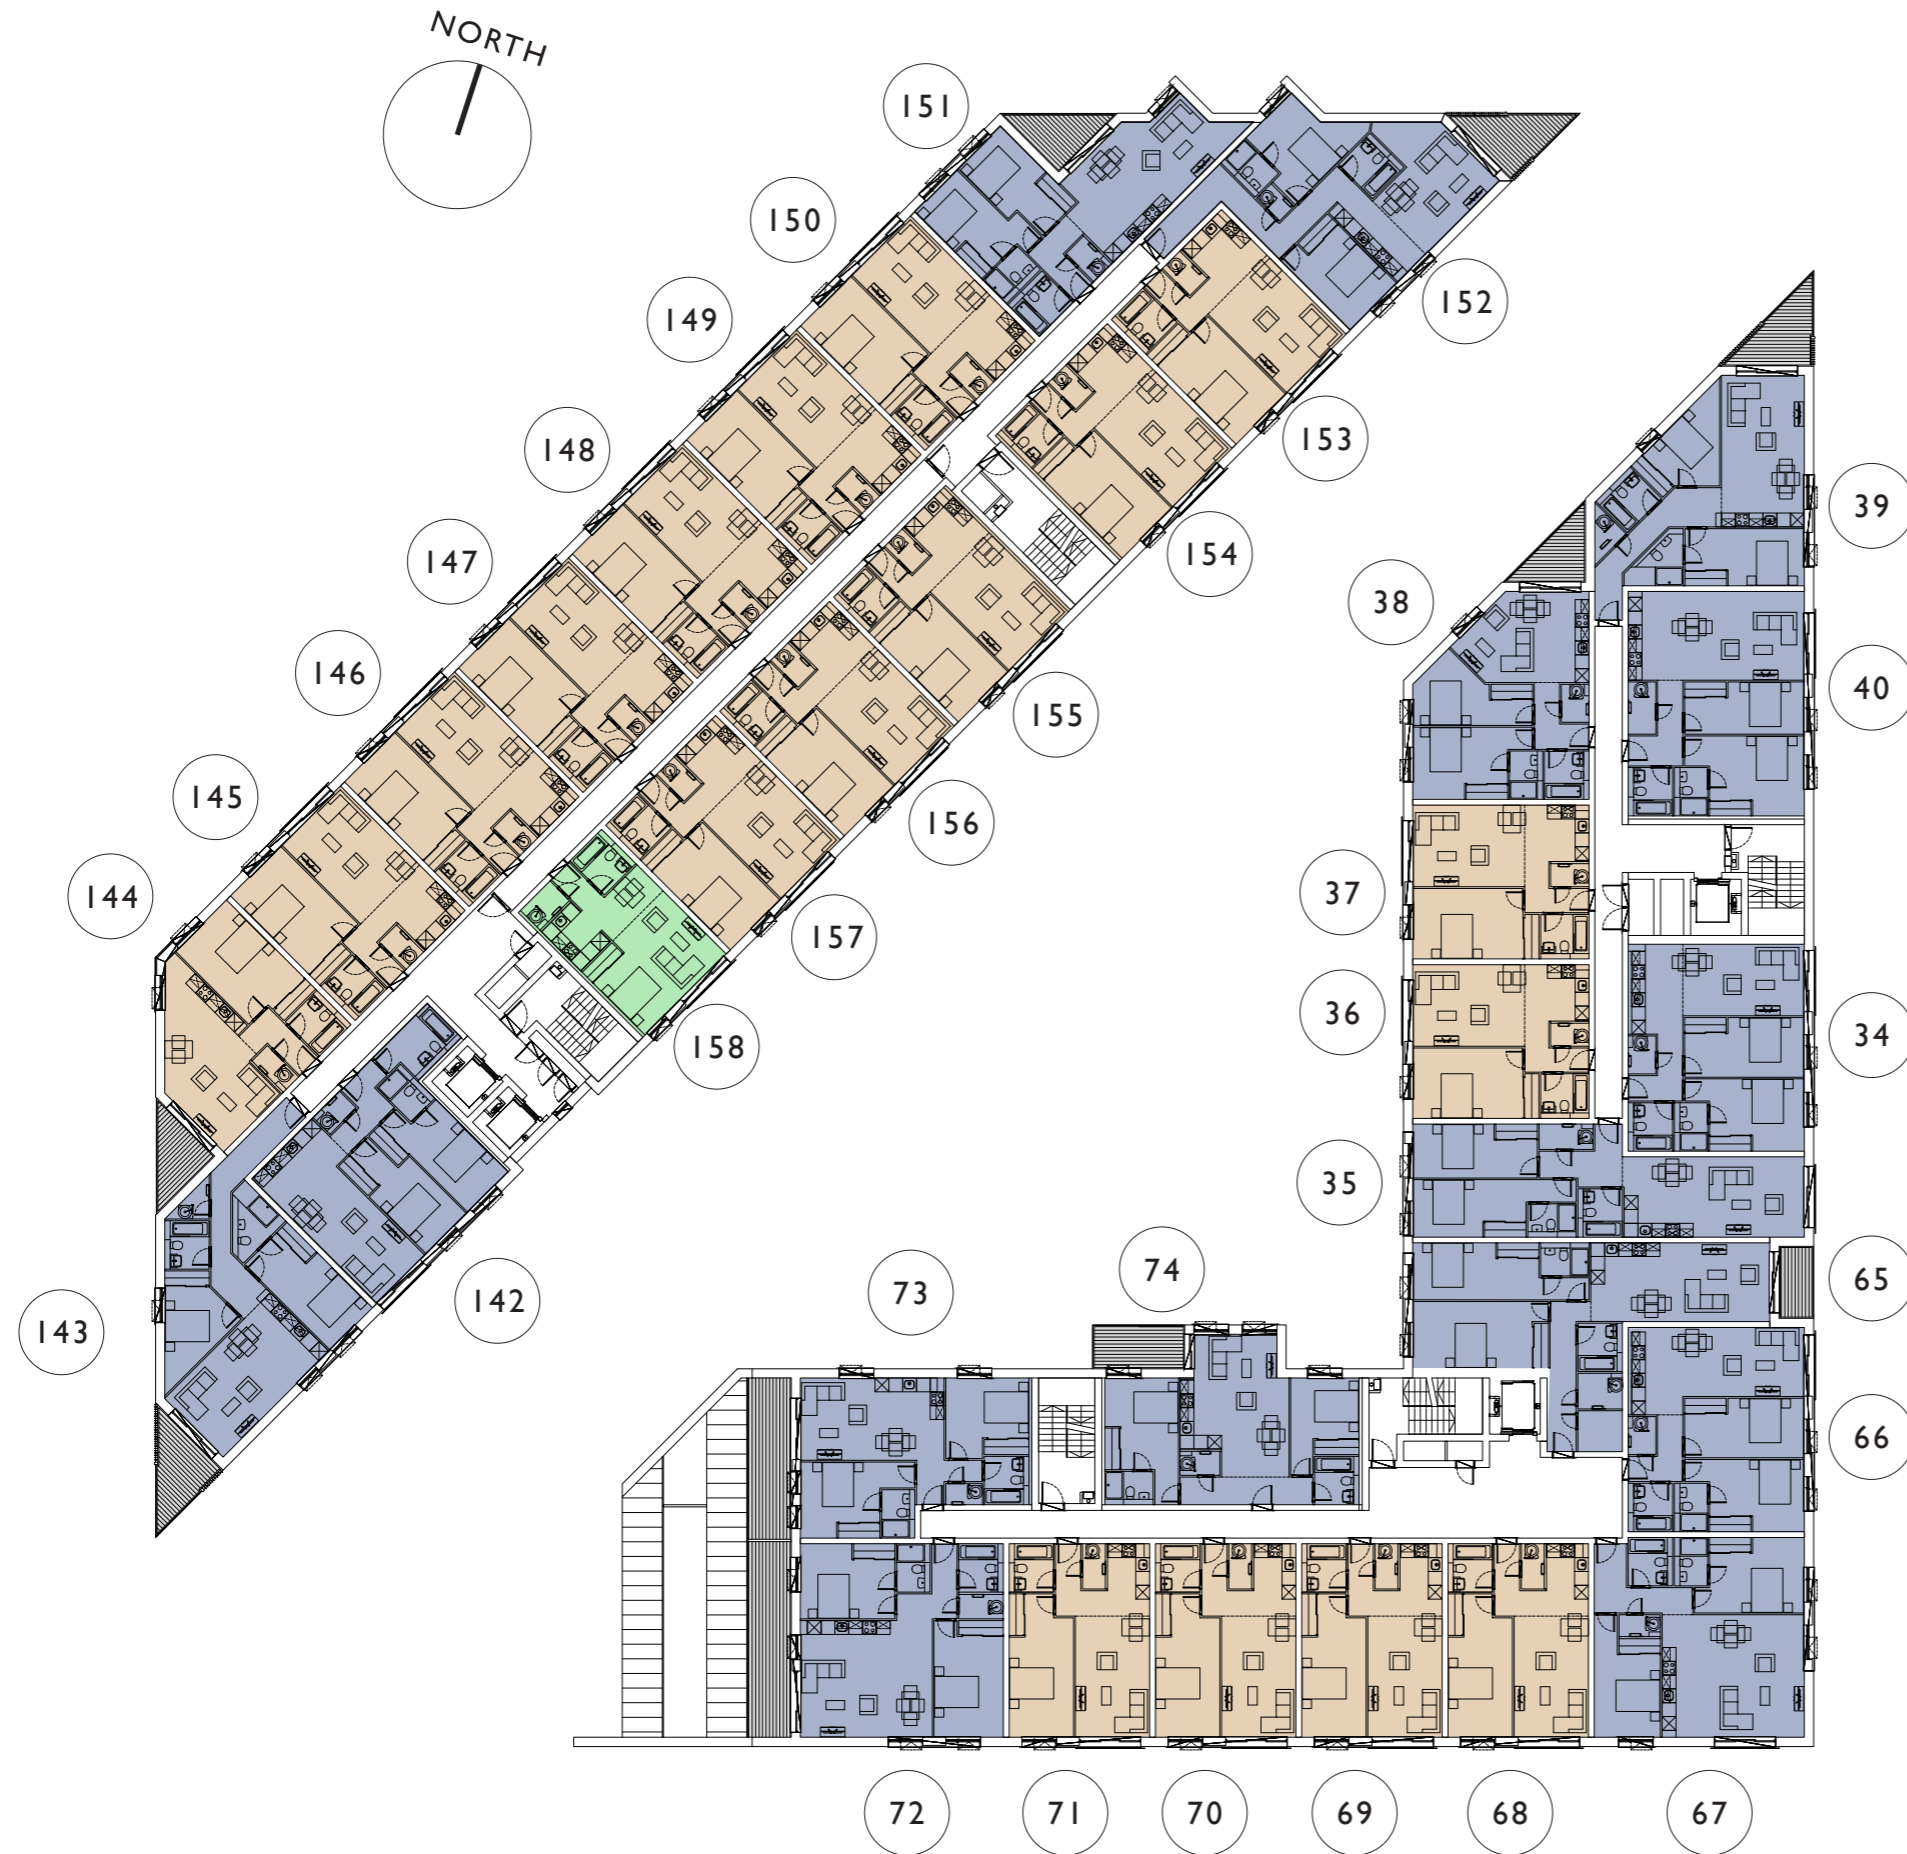

FLOORPLANS

THE GRAND EXCHANGE

SITE PLAN

GROUND FLOOR

CAR PARKING LEVEL I

FIRST FLOOR

CAR PARKING LEVEL 2

THE GRAND EXCHANGE
SECOND FLOOR

Plans are drawn to the best of our knowledge at the time of brochure production. Plans are liable to small changes.

THE GRAND EXCHANGE

THIRD FLOOR

- Studio
- One Bedroom
- Two Bedroom
- Private Terrace

Unit Number	Bedrooms	Terrace (sq.ft)	Area (sq.ft)
18	2		733
19	2		727
20	2		848
21	1		551
22	1		551
23	1		551
24	1		551
25	1		551
26	2	202	649
27	2	62	798
28	2	60	727
29	1		601
30	1		549
31	2	68	656
32	2	86	753
33	2		802
125	2		727
126	2	86	784
127	1	68	556
128	1		555
129	1		555
130	1		555
131	1		555
132	1		555
133	1		555
134	2	68	706
135	2	87	772
136	1		555
137	1		555
138	1		555
139	1		555
140	1		555
141	Studio		410

Plans are drawn to the best of our knowledge at the time of brochure production. Plans are liable to small changes.

THE GRAND EXCHANGE
FOURTH FLOOR

Studio
 One Bedroom
 Two Bedroom
 Private Terrace

Unit Number	Bedrooms	Terrace (sq.ft)	Area (sq.ft)
34	2		739
35	2		777
36	1		549
37	1		549
38	2	68	656
39	2	86	753
40	2		802
65	2	50	890
66	2		731
67	2		848
68	1		551
69	1		551
70	1		551
71	1		551
72	2	172	797
73	2	142	665
74	2	81	727
142	2		727
143	2	87	784
144	1	68	556
145	1		555
146	1		555
147	1		555
148	1		555
149	1		555
150	1		555
151	2	68	706
152	2	87	798
153	1		555
154	1		555
155	1		555
156	1		555
157	1		555
158	Studio		410

- 10
- 9
- 8
- 7
- 6
- 5
- 4
- 3
- 2
- 1
- G

Plans are drawn to the best of our knowledge at the time of brochure production. Plans are liable to small changes.

THE GRAND EXCHANGE
FIFTH FLOOR

Studio ■
 One Bedroom ■
 Two Bedroom ■
 Private Terrace ■