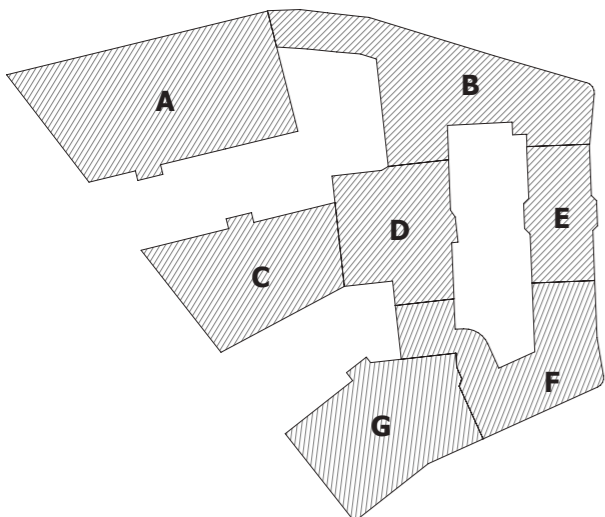

LEVEL 2

LEGGE LANE

N

- ONE BEDROOM APARTMENTS
- TWO BEDROOM APARTMENTS

G2-1	43.08M²
Bedroom	12.80M ²
Bathroom	4.26M ²
Living Room/Kitchen	17.63M ²

G2-2	52.3M²
Bedroom	12.58M ²
Bathroom	5.31M ²
Living Room/Kitchen	25.75M ²