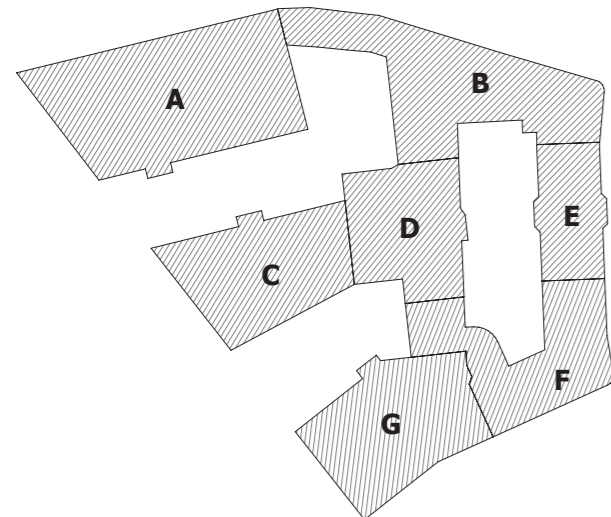

LEVEL

2

LEVEL 2

LEGGÉ LANE

N

ONE BEDROOM APARTMENTS
 TWO BEDROOM APARTMENTS

A0-1	73.28M²
Bedroom 1	13.20M ²
En-suite	3.79M ²
Bedroom 2	12.00M ²
Bathroom	4.46M ²
Living Room/Kitchen	30.60M ²
A0-2	47.19M²
Bedroom	12.83M ²
Bathroom	4.46M ²
Living Room/Kitchen	23.65M ²
A0-3	69.85M²
Bedroom 1	13.24M ²
En-suite	3.79M ²
Bedroom 2	11.64M ²
Bathroom	4.46M ²
Living Room/Kitchen	26.24M ²
A0-4	52.48M²
Bedroom	12.74M ²
Bathroom	4.46M ²
Living Room/Kitchen	27.12M ²
Terrace	5.71M ²
A0-5	47.06M²
Bedroom	12.44M ²
Bathroom	4.15M ²
Living Room/Kitchen	23.57M ²
Terrace	7.34M ²
A0-6	49.35M²
Bedroom	13.16M ²
Bathroom	4.44M ²
Living Room/Kitchen	24.04M ²
Terrace	7.98M ²
B0-1	74M²
Bedroom 1	12.86M ²
Bedroom 2	12.70M ²
Bathroom	3.66M ²
Living Room/Kitchen	22.31M ²
B0-2	63.89M²
Bedroom	13.96M ²
Bedroom	8.74M ²
Bathroom	5.53M ²
Living Room/Kitchen	22.15M ²