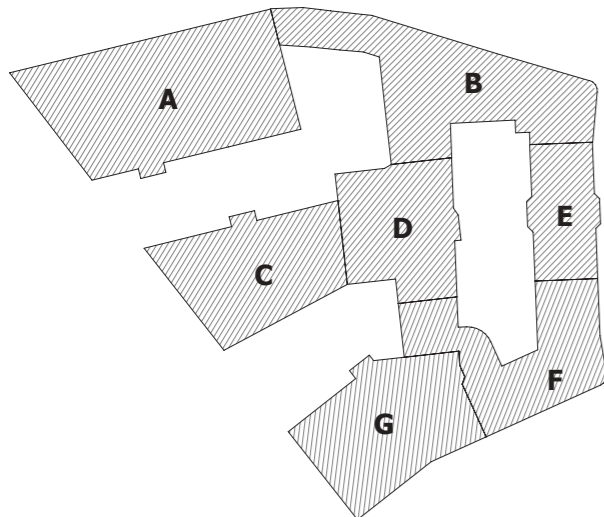

D2-3	44.17M²
Bedroom	12.61M²
Bathroom	3.99M²
Livnig Room/Kitchen	20.57M²
D2-4	47.54M²
Bedroom	12.78M²
Bathroom	3.49M²
Livnig Room/Kitchen	20.18M²
E1-1	47.95M²
Bedroom	12.03M²
Bathroom	6.77M²
Living Room/Kitchen	21.99M²
E1-2	48.65M²
Bedroom	12.03M²
Bathroom	6.78M²
Living Room/Kitchen	22.67M²
F2-1	46.15M²
Bedroom	12.05M²
Bathroom	3.66M²
Living Room/Kitchen	21.37M²
F2-2	44.9M²
Bedroom	13.08M²
Bathroom	4.57M²
Living Room/Kitchen	20.09M²
F2-3	67.29M²
Bedroom	12.81M²
Bedroom	11.45M²
Bathroom	4.35M²
Living Room/Kitchen	22.80M²
F2-4	44.57M²
Bedroom	12.51M²
Bathroom	3.80M²
Living Room/Kitchen	20.89M²