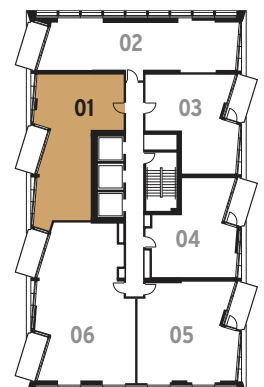

Internal area	73.0 sq.m.	786 sq.ft.
External area	7.0 sq.m.	75 sq.ft.

ONE WEST POINT

PORTAL WEST

UPDATED APARTMENT LAYOUT

1 bedroom apartment

407	607	807	1007	1207
1407	1607	1807	2007	2207
2407	2607	2807	3007	3207
3407	3607	3807	4007	

Internal area	50.8 sq.m.	547 sq.ft.
External area	7.0 sq.m.	75 sq.ft.

ONE WEST POINT

PORTAL WEST

UPDATED APARTMENT LAYOUT

1 bedroom apartment

3101

Internal area	74.0sq.m.	797 sq.ft.
External area	7.0 sq.m.	75 sq.ft.

ONE WEST POINT

PORTAL WEST

UPDATED APARTMENT LAYOUT

2 bedroom apartment

1701

Internal area	73.9 sq.m.	795 sq.ft.
External area	7.0 sq.m.	75 sq.ft.

ONE WEST POINT

PORTAL WEST

UPDATED APARTMENT LAYOUT

3 bedroom apartment

1706 3106

Internal area	106.1 sq.m.	1142 sq.ft.
External area	14.0 sq.m.	151 sq.ft.

ONE WEST POINT

PORTAL WEST

UPDATED APARTMENT LAYOUT

1 bedroom penthouse