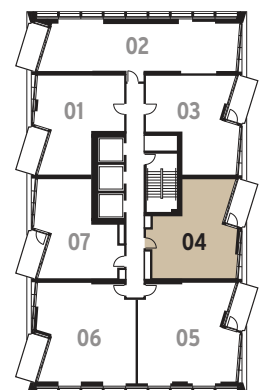

1 bedroom apartment

303	503	703	903	1103	1303
1503	1703	1903	2103	2303	2503
2703	2903	3103	3303	3503	3703
3903	4103				

Internal area	54.6 sq.m.	588 sq.ft.
External area	7.0 sq.m.	75 sq.ft.

ONE WEST POINT

PORTAL WEST

UPDATED APARTMENT LAYOUT

1 bedroom apartment

304 504 704 904 1104 1304
 1504 1704 1904 2104 2304 2504
 2704 2904 3104 3304 3504 3704
 3904 4104

Internal area	53.5 sq.m.	576 sq.ft.
External area	7.0 sq.m.	75 sq.ft.

ONE WEST POINT

PORTAL WEST

UPDATED APARTMENT LAYOUT

2 bedroom apartment

305 505 705 905 1105 1305
 1505 1705 1905 2105 2305 2505
 2705 2905 3105 3305 3505 3705
 3905 4105

Internal area	73.6 sq.m.	792 sq.ft.
External area	7.0 sq.m.	75 sq.ft.

ONE WEST POINT

PORTAL WEST

UPDATED APARTMENT LAYOUT

2 bedroom apartment

306	506	706	906	1106	1306
1506	1906	2106	2306	2506	2706
2906	3306	3506	3706	3906	4106

Internal area	72.7 sq.m.	783 sq.ft.
External area	7.0 sq.m.	75 sq.ft.