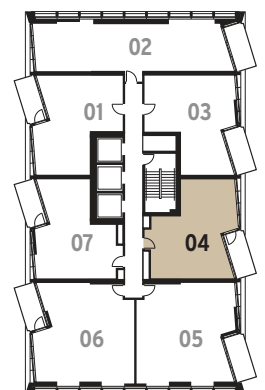

ONE WEST POINT

PORTAL WEST

UPDATED APARTMENT LAYOUT

1 bedroom apartment

403	603	803	1003	1203
1403	1603	1803	2003	2203
2403	2603	2803	3003	3203
3403	3603	3803	4003	

Internal area	54.4 sq.m.	586 sq.ft.
External area	7.0 sq.m.	75 sq.ft.

ONE WEST POINT

PORTAL WEST

UPDATED APARTMENT LAYOUT

1 bedroom apartment

404 **604** **804** **1004** **1204**
1404 **1604** **1804** **2004** **2204**
2404 **2604** **2804** **3004** **3204**
3404 **3604** **3804** **4004**

Internal area	53.8 sq.m.	579 sq.ft.
External area	7.0 sq.m.	75 sq.ft.

ONE WEST POINT

PORTAL WEST

UPDATED APARTMENT LAYOUT

2 bedroom apartment

405 605 805 1005 1205
 1405 1605 1805 2005 2205
 2405 2605 2805 3005 3205
 3405 3605 3805 4005

Internal area	73.1 sq.m.	787 sq.ft.
External area	7.0 sq.m.	75 sq.ft.

ONE WEST POINT

PORTAL WEST

UPDATED APARTMENT LAYOUT

2 bedroom apartment

406 606 806 1006 1206
 1406 1606 1806 2006 2206
 2406 2606 2806 3006 3206
 3406 3606 3806 4006