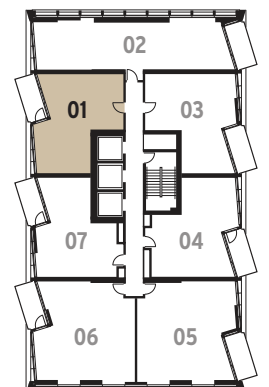

ONE WEST POINT

PORTAL WEST

UPDATED APARTMENT LAYOUT

1 bedroom apartment

307 507 707 907 1107 1307
1507 1907 2107 2307 2507 2707
2907 3307 3507 3707 3907 4107

Internal area	51.3 sq.m.	552 sq.ft.
External area	7.0 sq.m.	75 sq.ft.

ONE WEST POINT

PORTAL WEST

UPDATED APARTMENT LAYOUT

1 bedroom apartment

401	601	801	1001	1201
1401	1601	1801	2001	2201
2401	2601	2801	3001	3201
3401	3601	3801	4001	

Internal area	53.1 sq.m.	572 sq.ft.
External area	7.0 sq.m.	75 sq.ft.

ONE WEST POINT

PORTAL WEST

UPDATED APARTMENT LAYOUT

2 bedroom apartment

402 602 802 1002 1202
1402 1602 1802 2002 2202
2402 2602 2802 3002 3202
3402 3602 3802 4002

Internal area	74.8 sq.m.	805 sq.ft.
External area	7.0 sq.m.	75 sq.ft.

ONE WEST POINT

PORTAL WEST

UPDATED APARTMENT LAYOUT

1 bedroom apartment

403	603	803	1003	1203
1403	1603	1803	2003	2203
2403	2603	2803	3003	3203
3403	3603	3803	4003	

Internal area	54.4 sq.m.	586 sq.ft.
External area	7.0 sq.m.	75 sq.ft.