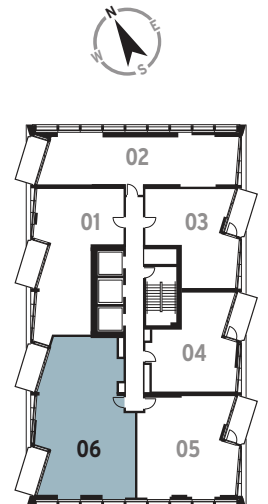

Internal area	73.0 sq.m.	786 sq.ft.
External area	7.0 sq.m.	75 sq.ft.

ONE WEST POINT

PORTAL WEST

UPDATED APARTMENT LAYOUT

1 bedroom apartment

407	607	807	1007	1207
1407	1607	1807	2007	2207
2407	2607	2807	3007	3207
3407	3607	3807	4007	

Internal area	50.8 sq.m.	547 sq.ft.
External area	7.0 sq.m.	75 sq.ft.

ONE WEST POINT

PORTAL WEST

UPDATED APARTMENT LAYOUT

1 bedroom apartment

3101

Internal area	74.0sq.m.	797 sq.ft.
External area	7.0 sq.m.	75 sq.ft.

ONE WEST POINT

PORTAL WEST

UPDATED APARTMENT LAYOUT

2 bedroom apartment

1701

Internal area	73.9 sq.m.	795 sq.ft.
External area	7.0 sq.m.	75 sq.ft.

ONE WEST POINT

PORTAL WEST

UPDATED APARTMENT LAYOUT

3 bedroom apartment

1706 3106

Internal area	106.1 sq.m.	1142 sq.ft.
External area	14.0 sq.m.	151 sq.ft.

ONE WEST POINT

PORTAL WEST

UPDATED APARTMENT LAYOUT

1 bedroom penthouse