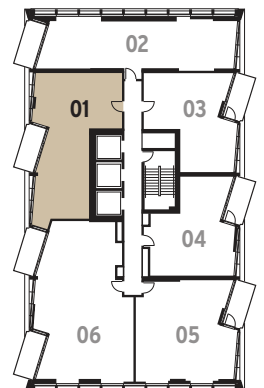

Internal area	73.0 sq.m.	786 sq.ft.
External area	7.0 sq.m.	75 sq.ft.

ONE WEST POINT

PORTAL WEST

UPDATED APARTMENT LAYOUT

1 bedroom apartment

407	607	807	1007	1207
1407	1607	1807	2007	2207
2407	2607	2807	3007	3207
3407	3607	3807	4007	

Internal area	50.8 sq.m.	547 sq.ft.
External area	7.0 sq.m.	75 sq.ft.

ONE WEST POINT

PORTAL WEST

UPDATED APARTMENT LAYOUT

1 bedroom apartment

3101

Internal area	74.0sq.m.	797 sq.ft.
External area	7.0 sq.m.	75 sq.ft.

ONE WEST POINT

PORTAL WEST

UPDATED APARTMENT LAYOUT

2 bedroom apartment

1701

Internal area	73.9 sq.m.	795 sq.ft.
External area	7.0 sq.m.	75 sq.ft.

ONE WEST POINT

PORTAL WEST

UPDATED APARTMENT LAYOUT

3 bedroom apartment

1706 3106

Internal area	106.1 sq.m.	1142 sq.ft.
External area	14.0 sq.m.	151 sq.ft.

ONE WEST POINT

PORTAL WEST

UPDATED APARTMENT LAYOUT

1 bedroom penthouse