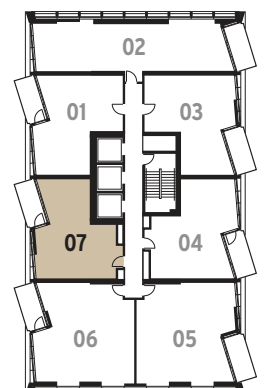

Internal area	73.1 sq.m.	787 sq.ft.
External area	7.0 sq.m.	75 sq.ft.

ONE WEST POINT

PORTAL WEST

UPDATED APARTMENT LAYOUT

2 bedroom apartment

406 606 806 1006 1206
 1406 1606 1806 2006 2206
 2406 2606 2806 3006 3206
 3406 3606 3806 4006

Internal area	73.0 sq.m.	786 sq.ft.
External area	7.0 sq.m.	75 sq.ft.

ONE WEST POINT

PORTAL WEST

UPDATED APARTMENT LAYOUT

1 bedroom apartment

407	607	807	1007	1207
1407	1607	1807	2007	2207
2407	2607	2807	3007	3207
3407	3607	3807	4007	

Internal area	50.8 sq.m.	547 sq.ft.
External area	7.0 sq.m.	75 sq.ft.

ONE WEST POINT

PORTAL WEST

UPDATED APARTMENT LAYOUT

1 bedroom apartment

3101

Internal area	74.0sq.m.	797 sq.ft.
External area	7.0 sq.m.	75 sq.ft.

ONE WEST POINT

PORTAL WEST

UPDATED APARTMENT LAYOUT

2 bedroom apartment

1701

Internal area	73.9 sq.m.	795 sq.ft.
External area	7.0 sq.m.	75 sq.ft.

ONE WEST POINT

PORTAL WEST