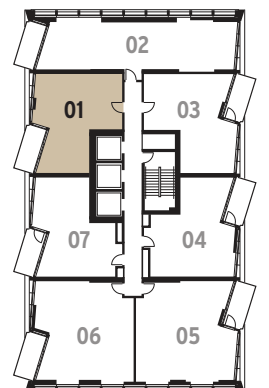

ONE WEST POINT
— PORTAL WEST —

UPDATED APARTMENT LAYOUTS

ONE WEST POINT

PORTAL WEST

UPDATED APARTMENT LAYOUT

1 bedroom apartment

301 501 701 901 1101 1301
 1501 1901 2101 2301 2501 2701
 2901 3301 3501 3701 3901 4101

Internal area	52.9 sq.m.	569 sq.ft.
External area	7.0 sq.m.	75 sq.ft.

ONE WEST POINT

PORTAL WEST

UPDATED APARTMENT LAYOUT

2 bedroom apartment

502 702 1102 1302 1702 1902
2302 2502 2702 2902 3102 3302
3502 3702 3902 4102

Internal area	75.4 sq.m.	812 sq.ft.
External area	7.0 sq.m.	75 sq.ft

302 902 1502 2102

Internal area	74.6 sq.m.	803 sq.ft.
External area	7.0 sq.m.	75 sq.ft

ONE WEST POINT

PORTAL WEST

UPDATED APARTMENT LAYOUT

1 bedroom apartment

303	503	703	903	1103	1303
1503	1703	1903	2103	2303	2503
2703	2903	3103	3303	3503	3703
3903	4103				

Internal area	54.6 sq.m.	588 sq.ft.
External area	7.0 sq.m.	75 sq.ft.

ONE WEST POINT