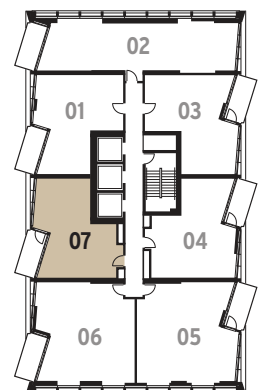

ONE WEST POINT

PORTAL WEST

UPDATED APARTMENT LAYOUT

2 bedroom apartment

306	506	706	906	1106	1306
1506	1906	2106	2306	2506	2706
2906	3306	3506	3706	3906	4106

Internal area	72.7 sq.m.	783 sq.ft.
External area	7.0 sq.m.	75 sq.ft.

ONE WEST POINT

PORTAL WEST

UPDATED APARTMENT LAYOUT

1 bedroom apartment

307 507 707 907 1107 1307
1507 1907 2107 2307 2507 2707
2907 3307 3507 3707 3907 4107

Internal area	51.3 sq.m.	552 sq.ft.
External area	7.0 sq.m.	75 sq.ft.

ONE WEST POINT

PORTAL WEST

UPDATED APARTMENT LAYOUT

1 bedroom apartment

401	601	801	1001	1201
1401	1601	1801	2001	2201
2401	2601	2801	3001	3201
3401	3601	3801	4001	

Internal area	53.1 sq.m.	572 sq.ft.
External area	7.0 sq.m.	75 sq.ft.

ONE WEST POINT

PORTAL WEST

UPDATED APARTMENT LAYOUT

2 bedroom apartment

402 602 802 1002 1202
1402 1602 1802 2002 2202
2402 2602 2802 3002 3202
3402 3602 3802 4002

Internal area	74.8 sq.m.	805 sq.ft.
External area	7.0 sq.m.	75 sq.ft.