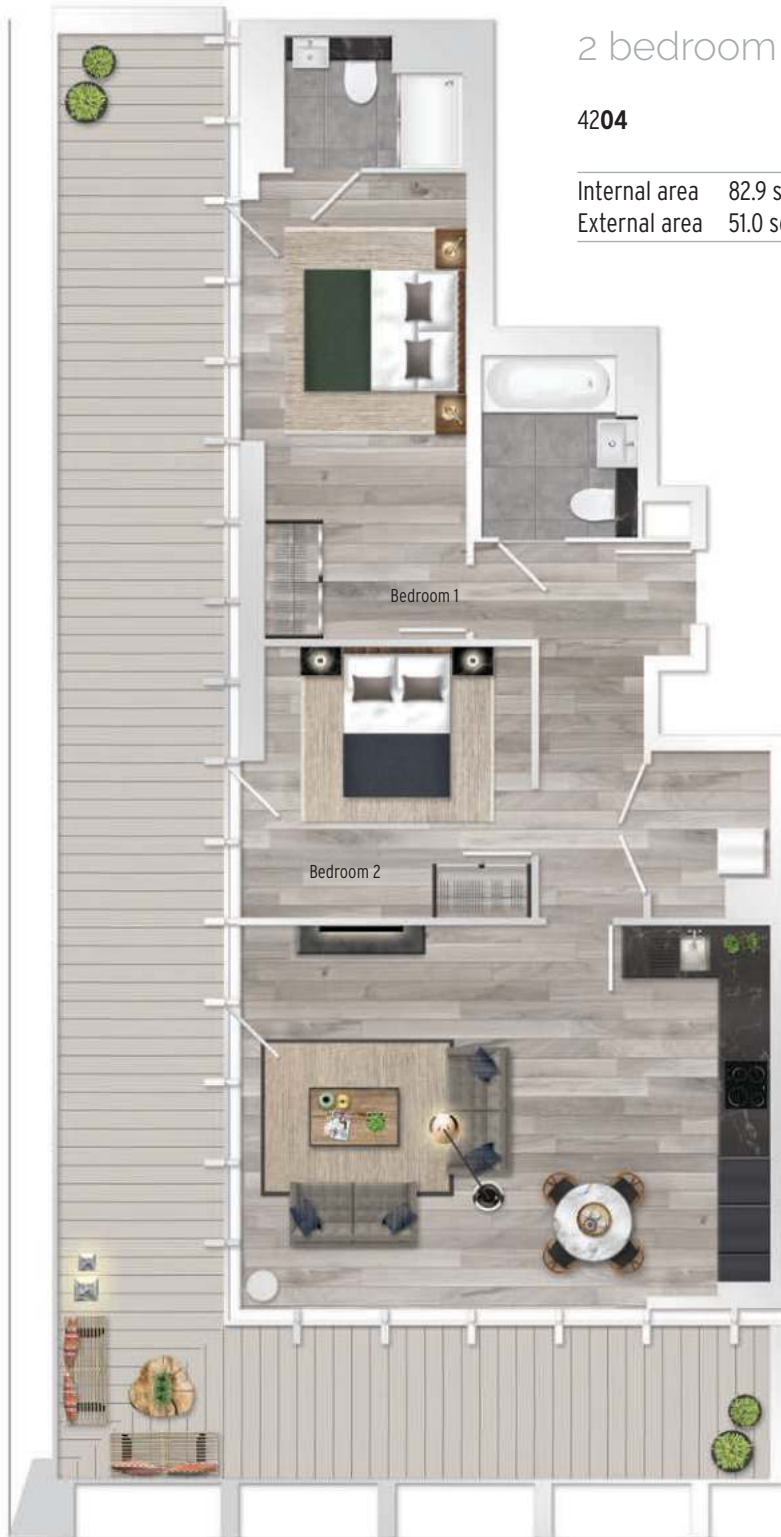

ONE WEST POINT

PORTAL WEST

UPDATED APARTMENT LAYOUT

2 bedroom penthouse

4204

Internal area	82.9 sq.m.	892 sq.ft.
External area	51.0 sq.m.	549 sq.ft.